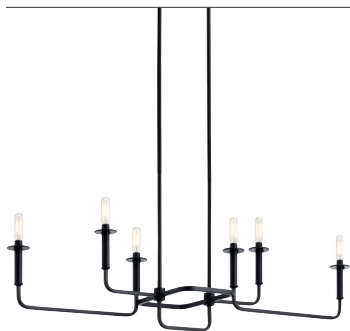

## Alden

Finish: Black, Natural Brass

**43362BK** | Linear Chandelier  
 (6) 60W Candelabra, 11"W x 17.5"H x 38.5"L  
 Overall Ht. 56", Chain/Stem 72"

**43363BK** | Wall Sconce  
 (1) 60W Candelabra, 5"W x 11.5"H  
 D

**43362NBR** | Linear Chandelier  
 (6) 60W Candelabra, 11"W x 17.5"H x 38.5"L  
 Overall Ht. 56", Chain/Stem 72"

**43363NBR** | Wall Sconce  
 (1) 60W Candelabra, 5"W x 11.5"H  
 D

VINTAGE  
 FILAMENT  
 BULB

## Maclain

Finish: Natural Brass | Glass: Satin Etched White, Painted White Inside

**43742NBR** | Chandelier/Pendant  
 (4) 100W Medium, 24"W x 24.25"H  
 Overall Ht. 63", Chain/Stem 36"

**43744NBR** | Pendant/Semi Flush  
 (3) 100W Medium, 16"W x 11.75"H  
 Overall Ht. 51", Chain/Stem 36"

## FEATURE

Pendant converts  
 to Semi Flush