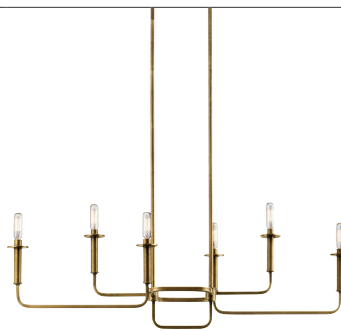

## Alden

Finish: Black, Natural Brass

**43362BK** | Linear Chandelier  
 (6) 60W Candelabra, 11"W x 17.5"H x 38.5"L  
 Overall Ht. 56", Chain/Stem 72"

**43363BK** | Wall Sconce  
 (1) 60W Candelabra, 5"W x 11.5"H  
 D

**43362NBR** | Linear Chandelier  
 (6) 60W Candelabra, 11"W x 17.5"H x 38.5"L  
 Overall Ht. 56", Chain/Stem 72"

**43363NBR** | Wall Sconce  
 (1) 60W Candelabra, 5"W x 11.5"H  
 D

VINTAGE  
 FILAMENT  
 BULB

## Maclain

Finish: Natural Brass | Glass: Satin Etched White, Painted White Inside

**43742NBR** | Chandelier/Pendant  
 (4) 100W Medium, 24"W x 24.25"H  
 Overall Ht. 63", Chain/Stem 36"

**43744NBR** | Pendant/Semi Flush  
 (3) 100W Medium, 16"W x 11.75"H  
 Overall Ht. 51", Chain/Stem 36"

## FEATURE

Pendant converts  
 to Semi Flush